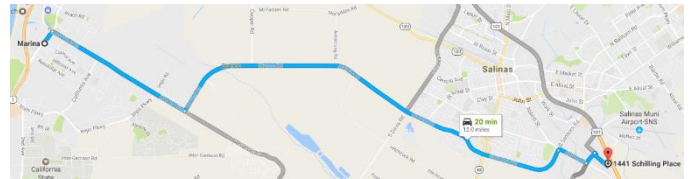

How to get here

From Monterey

- Take **California 1** and merge onto **CA-1 N/CA-68 E** (About 0.2 mi)
- Exit onto **CA-68 E/Monterey Salinas Hwy/Salinas Hwy** and continue toward Salinas (16.0 mi)
- Turn right onto **E Blanco Rd** (1.4 mi)
- Turn right onto **Abbott St** (0.6 mi)
- Turn Left onto **Harkins Rd** (0.2 mi)
- Turn right onto **Schilling PI** (0.2 mi)
- Turn left into **1441 Schilling Place**
- Follow signs to the Elections Office.

From Marina

- Take **Co Rd G17/Reservation Rd**
- Turn left onto **Blanco Rd** (7.8 mi)
- Turn right onto **Abbott St** (0.6 mi)
- Turn Left onto **Harkins Rd** (0.2 mi)
- Turn right onto **Schilling PI** (0.2 mi)
- Turn left into **1441 Schilling Place**
- Follow signs to the Elections Office.

From the North

- Take **Hwy 101 S/US-101 S**
- Take **Exit 326A / Airport Blvd** (0.2 mi)
- Continue onto **Airport Blvd.** (0.2 mi)
- Continue straight onto **Schilling PI** (0.2 mi)
- Turn left into **1441 Schilling Place**
- Follow signs to the Elections Office.

From the South

- Take **Hwy 101 US-101 N**
- Use left lane to take the **Abbot St Exit**
- Continue onto **Abbott St** (2.8 mi)
- Turn right onto **Harkins Rd** (0.2 mi)
- Turn right onto **Schilling PI** (0.2 mi)
- Continue straight onto **Schilling PI** (0.2 mi)
- Turn left into **1441 Schilling Place**
- Follow signs to the Elections Office.