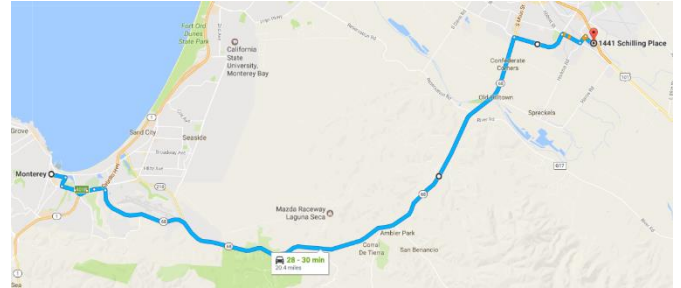

How to get here

From Monterey

- Take **California 1** and merge onto **CA-1 N/CA-68 E** (About 0.2 mi)
- Exit onto **CA-68 E/Monterey Salinas Hwy/Salinas Hwy** and continue toward Salinas (16.0 mi)
- Turn right onto **E Blanco Rd** (1.4 mi)
- Turn right onto **Abbott St** (0.6 mi)
- Turn Left onto **Harkins Rd** (0.2 mi)
- Turn right onto **Schilling PI** (0.2 mi)
- Turn left into **1441 Schilling Place**
- Follow signs to the Elections Office.

From Marina

- Take **Co Rd G17/Reservation Rd**
- Turn left onto **Blanco Rd** (7.8 mi)
- Turn right onto **Abbott St** (0.6 mi)
- Turn Left onto **Harkins Rd** (0.2 mi)
- Turn right onto **Schilling PI** (0.2 mi)
- Turn left into **1441 Schilling Place**
- Follow signs to the Elections Office.

From the North

- Take **Hwy 101 S/US-101 S**
- Take **Exit 326A / Airport Blvd** (0.2 mi)
- Continue onto **Airport Blvd.** (0.2 mi)
- Continue straight onto **Schilling PI** (0.2 mi)
- Turn left into **1441 Schilling Place**
- Follow signs to the Elections Office.

From the South

- Take **Hwy 101 US-101 N**
- Use left lane to take the **Abbot St Exit**
- Continue onto **Abbott St** (2.8 mi)
- Turn right onto **Harkins Rd** (0.2 mi)
- Turn right onto **Schilling PI** (0.2 mi)
- Continue straight onto **Schilling PI** (0.2 mi)
- Turn left into **1441 Schilling Place**
- Follow signs to the Elections Office.