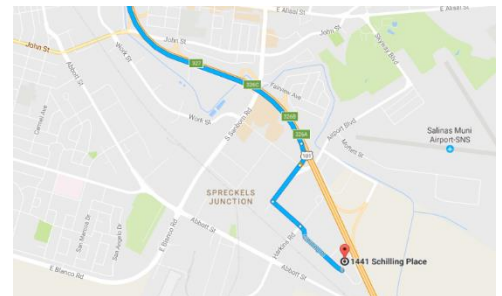

How to get here

From Monterey

- Take **California 1** and merge onto **CA-1 N/CA-68 E** (About 0.2 mi)
- Exit onto **CA-68 E/Monterey Salinas Hwy/Salinas Hwy** and continue toward Salinas (16.0 mi)
- Turn right onto **E Blanco Rd** (1.4 mi)
- Turn right onto **Abbott St** (0.6 mi)
- Turn Left onto **Harkins Rd** (0.2 mi)
- Turn right onto **Schilling PI** (0.2 mi)
- Turn left into **1441 Schilling Place**
- Follow signs to the Elections Office.

From Marina

- Take **Co Rd G17/Reservation Rd**
- Turn left onto **Blanco Rd** (7.8 mi)
- Turn right onto **Abbott St** (0.6 mi)
- Turn Left onto **Harkins Rd** (0.2 mi)
- Turn right onto **Schilling PI** (0.2 mi)
- Turn left into **1441 Schilling Place**
- Follow signs to the Elections Office.

From the North

- Take **Hwy 101 S/US-101 S**
- Take **Exit 326A / Airport Blvd** (0.2 mi)
- Continue onto **Airport Blvd.** (0.2 mi)
- Continue straight onto **Schilling PI** (0.2 mi)
- Turn left into **1441 Schilling Place**
- Follow signs to the Elections Office.

From the South

- Take **Hwy 101 US-101 N**
- Use left lane to take the **Abbot St Exit**
- Continue onto **Abbott St** (2.8 mi)
- Turn right onto **Harkins Rd** (0.2 mi)
- Turn right onto **Schilling PI** (0.2 mi)
- Continue straight onto **Schilling PI** (0.2 mi)
- Turn left into **1441 Schilling Place**
- Follow signs to the Elections Office.