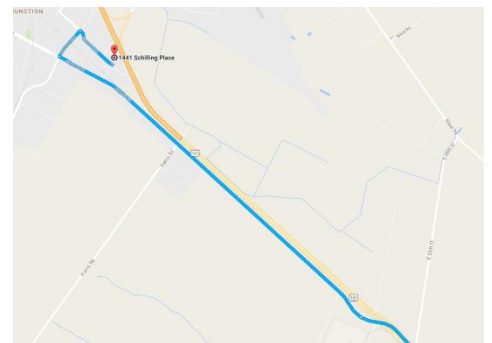

How to get here

From Monterey

- Take **California 1** and merge onto **CA-1 N/CA-68 E** (About 0.2 mi)
- Exit onto **CA-68 E/Monterey Salinas Hwy/Salinas Hwy** and continue toward Salinas (16.0 mi)
- Turn right onto **E Blanco Rd** (1.4 mi)
- Turn right onto **Abbott St** (0.6 mi)
- Turn Left onto **Harkins Rd** (0.2 mi)
- Turn right onto **Schilling PI** (0.2 mi)
- Turn left into **1441 Schilling Place**
- Follow signs to the Elections Office.

From Marina

- Take **Co Rd G17/Reservation Rd**
- Turn left onto **Blanco Rd** (7.8 mi)
- Turn right onto **Abbott St** (0.6 mi)
- Turn Left onto **Harkins Rd** (0.2 mi)
- Turn right onto **Schilling PI** (0.2 mi)
- Turn left into **1441 Schilling Place**
- Follow signs to the Elections Office.

From the North

- Take **Hwy 101 S/US-101 S**
- Take **Exit 326A / Airport Blvd** (0.2 mi)
- Continue onto **Airport Blvd.** (0.2 mi)
- Continue straight onto **Schilling PI** (0.2 mi)
- Turn left into **1441 Schilling Place**
- Follow signs to the Elections Office.

From the South

- Take **Hwy 101 US-101 N**
- Use left lane to take the **Abbot St Exit**
- Continue onto **Abbott St** (2.8 mi)
- Turn right onto **Harkins Rd** (0.2 mi)
- Turn right onto **Schilling PI** (0.2 mi)
- Continue straight onto **Schilling PI** (0.2 mi)
- Turn left into **1441 Schilling Place**
- Follow signs to the Elections Office.