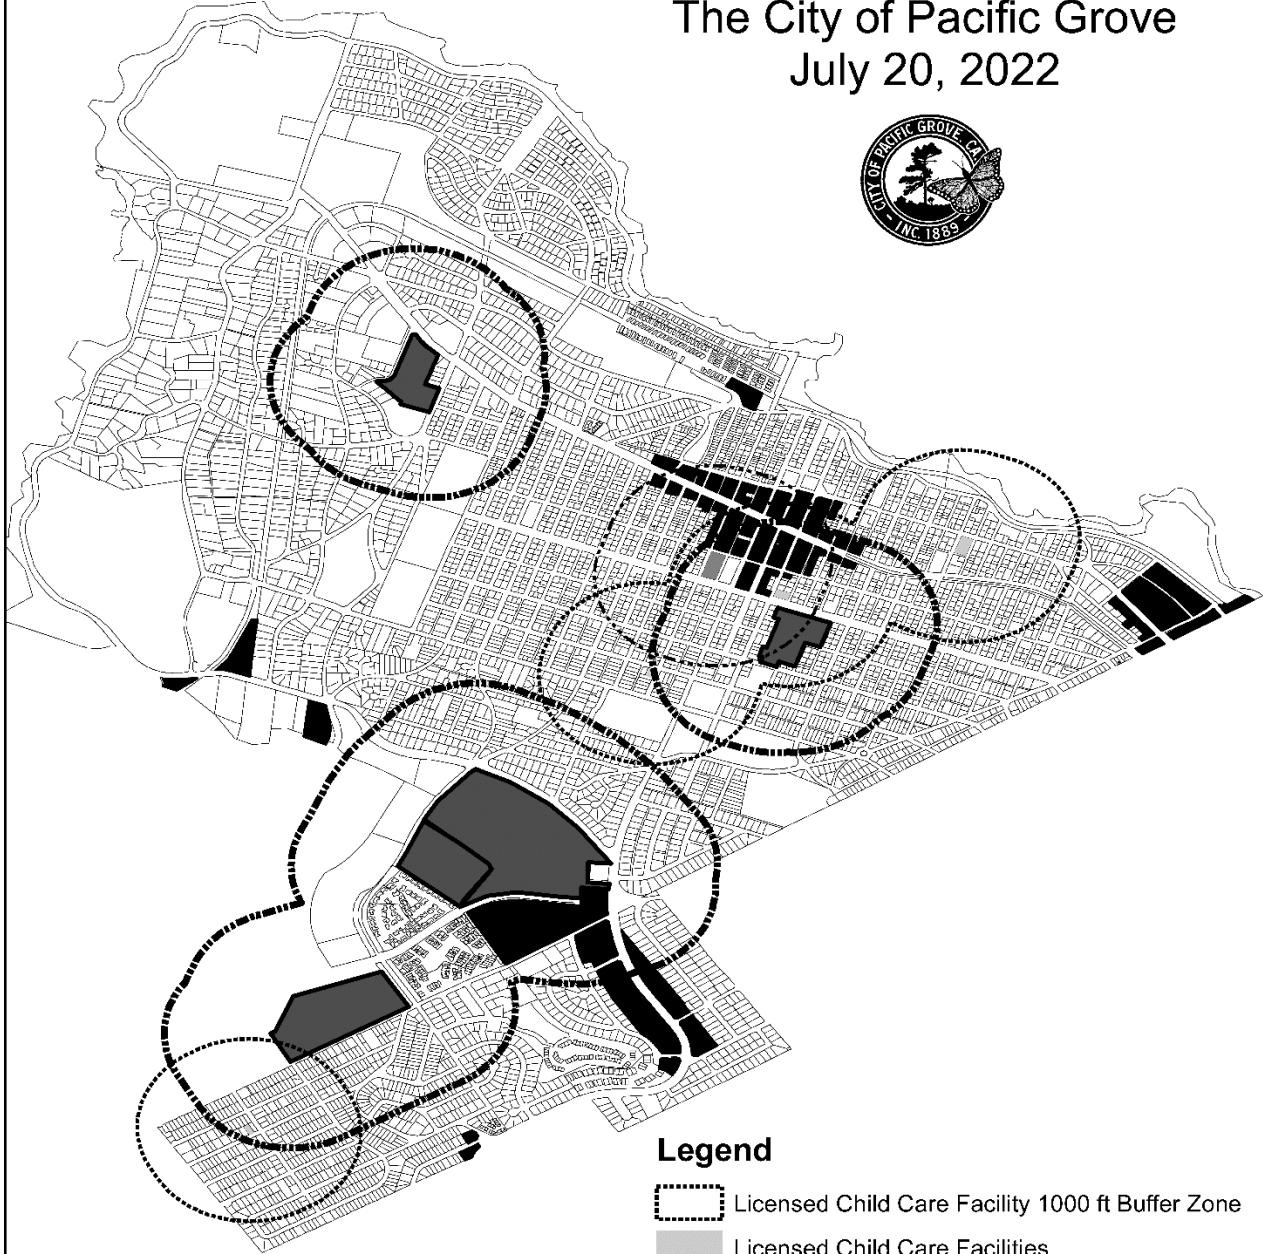

Local Ballot Measure: M

Full Text of Measure M

Map of Cannabis Buffer Zones The City of Pacific Grove July 20, 2022

Legend

- Licensed Child Care Facility 1000 ft Buffer Zone
- Licensed Child Care Facilities
- Pacific Grove Youth Center 1000 ft Buffer Zone
- Pacific Grove Youth Center
- Pacific Grove Schools 1000 ft Buffer Zone
- Pacific Grove Schools
- Commercial Zone
- Pacific Grove Parcels

0 1,000 Feet