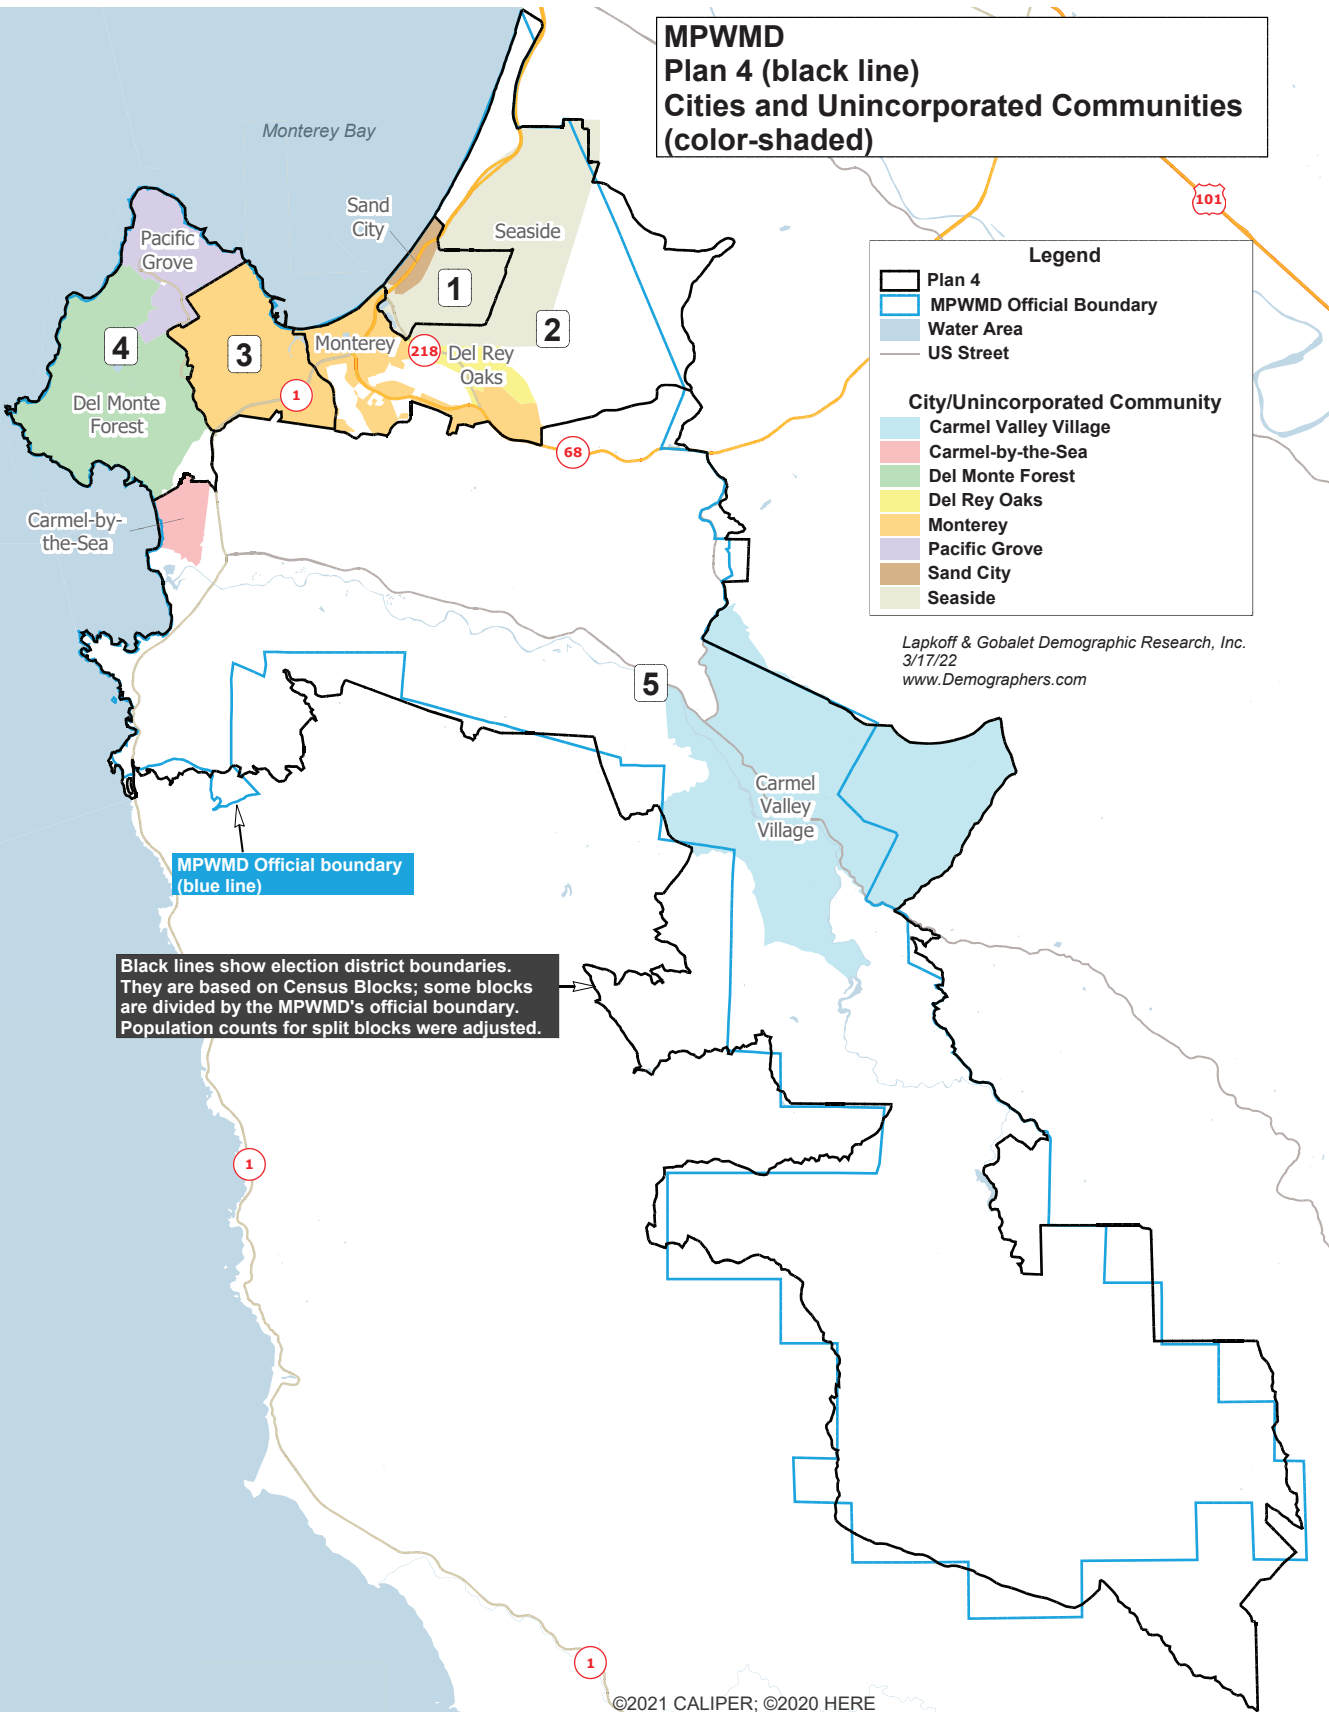

**MPWMD  
Plan 4 (black line)  
Cities and Unincorporated Communities  
(color-shaded)**

**Legend**

- Plan 4
- MPWMD Official Boundary
- Water Area
- US Street

**City/Unincorporated Community**

- Carmel Valley Village
- Carmel-by-the-Sea
- Del Monte Forest
- Del Rey Oaks
- Monterey
- Pacific Grove
- Sand City
- Seaside

Lapkoff & Gobalet Demographic Research, Inc.  
3/17/22  
www.Demographers.com

MPWMD Official boundary  
(blue line)

Black lines show election district boundaries. They are based on Census Blocks; some blocks are divided by the MPWMD's official boundary. Population counts for split blocks were adjusted.